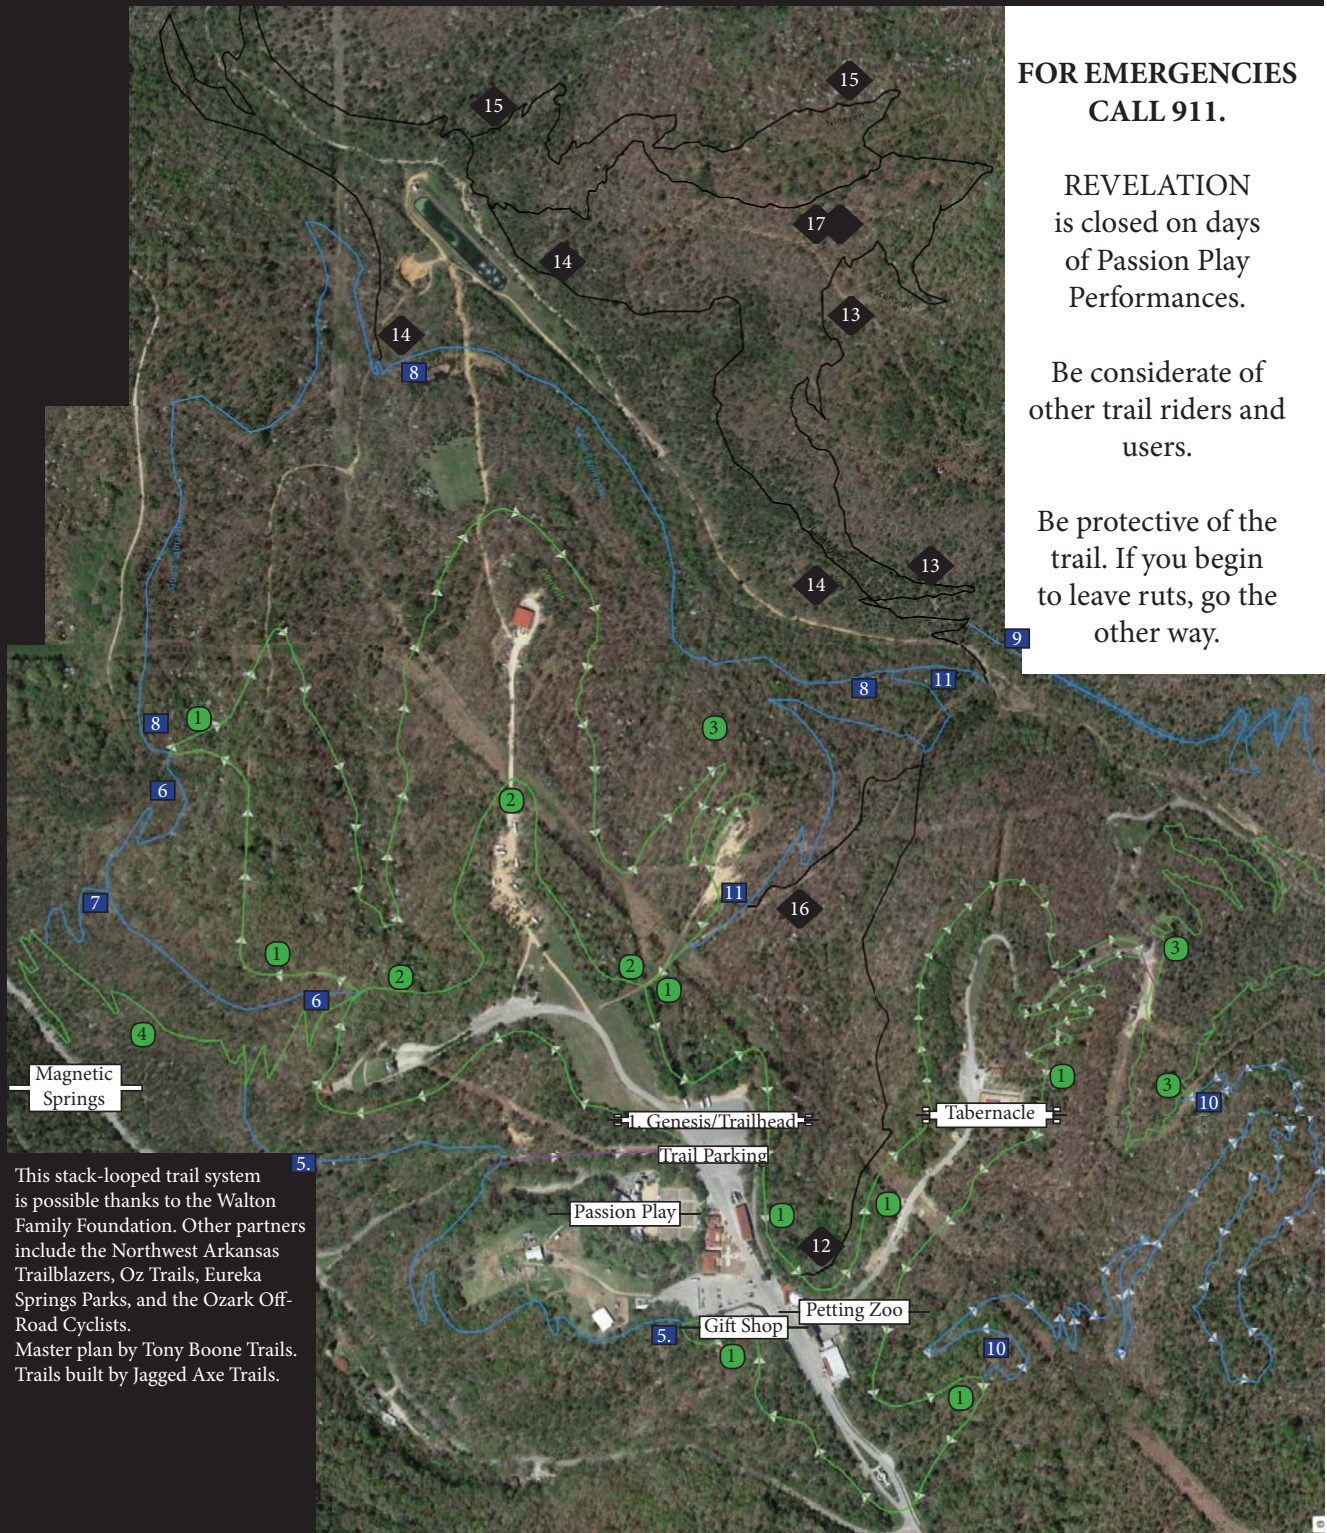

**FOR EMERGENCIES  
CALL 911.**

REVELATION  
is closed on days  
of Passion Play  
Performances.

Be considerate of  
other trail riders and  
users.

Be protective of the  
trail. If you begin  
to leave ruts, go the  
other way.

### Beginner Trails

- 1. Genesis: 4.3 miles
- 2. Exodus: .5 miles
- 3. Revelation: 2 miles
- 4. The Lord's Prayer: .6 miles (Connects to Magnetic Springs)

### Intermediate Trails

- 5. Holy Roller: .7 miles
- 6. Temptation: .4 miles
- 7. Salvation: .15 miles
- 8. Good Samaritan: 1 mile
- 9. Roman Road: .8 miles
- 10. Passover: 2 miles
- 11. Forgiveness: .6 miles

### Expert Trails

- 12. Atonement: .5 miles
- 13. Ascension: 1 mile
- 14. Hallelujah: 1 mile
- 15. Nineveh: .6 miles
- 16. Rapture: .4 mile jump-line
- 17. Deliverance: .4 miles

Trail Closures are online at <https://www.facebook.com/groups/passionplaytrails/>  
Comprehensive Route Information is available at <https://www.trailforks.com/region/passion-play-24483/>